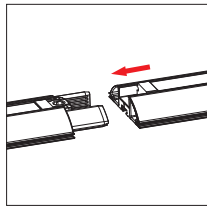

GRAPHIC MATERIAL

Graphic Print :
Dye sublimated on One Planet, 100% recycled, fabric

Bottles recycled
67

DISPLAY CONSTRUCTION

Aluminum frame with aluminum support poles

DIMENSIONS

Assembled Unit	96" w x 96" h x 4" d
Packed Case	46.5" w x 15" h x 12" d, 49 lbs
Shipping Box	47" w x 16" h x 13" d, 51 lbs
Graphic Size	96" w x 96" h

GRAPHIC FINISHING

Silicone sewn edges

WARRANTY

Limited Warranty Periods
- Frame : Lifetime
- Graphics : 30 days

PARTS

ASSEMBLY

Assemble parts on the floor and stand-up unit when completed.

1