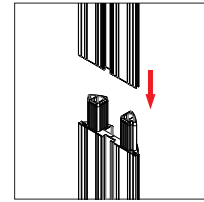

ASSEMBLY

Assemble parts on the floor and stand-up unit when completed.

1

2

3

4

5