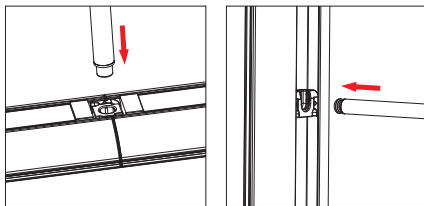

ASSEMBLY

Assemble parts on the floor and stand-up unit when completed.

1

2

3

4

5