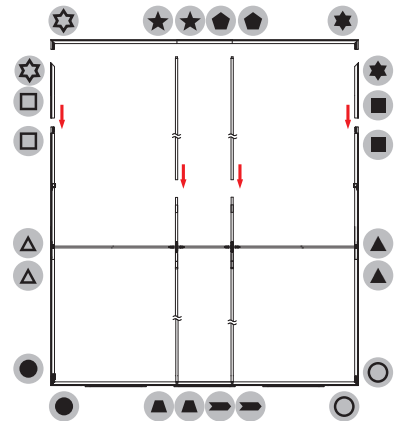

ASSEMBLY

Assemble parts on the floor and stand-up unit when completed.

1

2

3

4

5