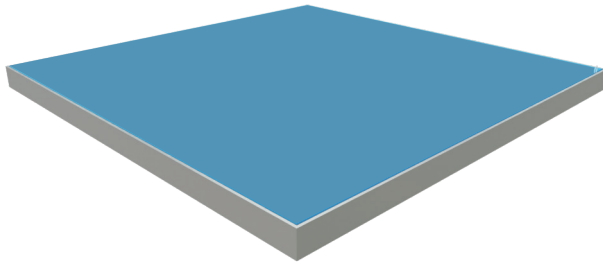

Push the silicone bead into the middle of the run and work your way around the perimeter of the frame until all beading is pushed in properly

To Remove Graphic
Use the pull tab located on the graphic and gently pull the graphic from the frame, going around the perimeter

6