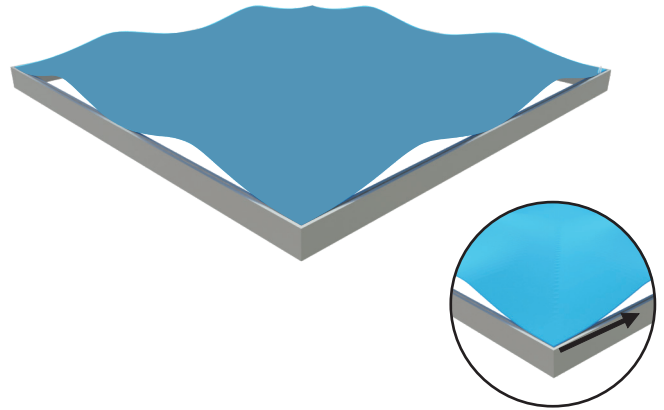

Push the silicone bead into the middle of the run and work your way around the perimeter of the frame until all beading is pushed in properly

To Remove Graphic
Use the pull tab located on the graphic and gently pull the graphic from the frame, going around the perimeter

6